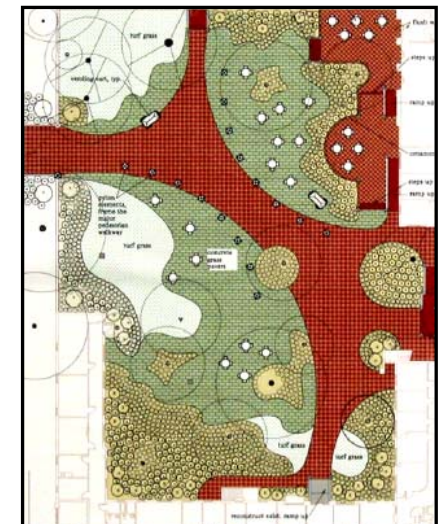

Courtyard X

Miguel V. Fernandez, Architect
Oxnard
Kathie Kottler, Landscape Architect
Ojai