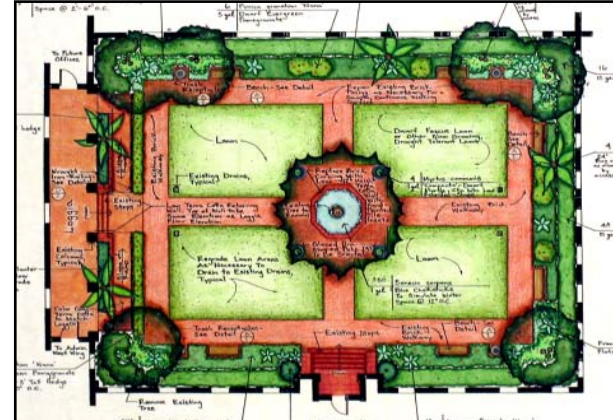

Sunset/CSUCI Courtyard Landscape Competition Winners

Courtyard M

Karen Adnoff, Principal, Olea Landscape Architecture
Los Angeles

President's Courtyard

Landscape Designer: Scott Menzel
Santa Barbara

South Quad Courtyards